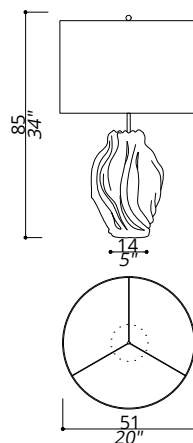

SHADE DIMENSIONS

cm. \emptyset 50 x H.35

SHADE FABRIC

TS22 (ivory trevira wave)

NOTES

Dimensions are expressed in centimetres, if not otherwise specified.
All products may be customized subject to prior consulting with our technical department; please send your request to info@officina-luce.it.
Officina Luce (Registered brand of ISSARCH srl) reserves the right to change or delete, at any time and without prior warning, the technical specification of any model or the model itself, depending on technical and commercial requirements.

SHADE DIMENSIONS

cm. Ø 50 x H.35

SHADE FABRIC

TS24 (gold trevira wave)

NOTES

Dimensions are expressed in centimetres, if not otherwise specified.
All products may be customized subject to prior consulting with our technical department; please send your request to info@officina-luce.it.
Officina Luce (Registered brand of ISSARCH srl) reserves the right to change or delete, at any time and without prior warning, the technical specification of any model or the model itself, depending on technical and commercial requirements.

SHADE DIMENSIONS

cm. \emptyset 50 x H.35

SHADE FABRIC

TS10 (light gray shantung)

NOTES

Dimensions are expressed in centimetres, if not otherwise specified.
All products may be customized subject to prior consulting with our technical department; please send your request to info@officina-luce.it.
Officina Luce (Registered brand of ISSARCH srl) reserves the right to change or delete, at any time and without prior warning, the technical specification of any model or the model itself, depending on technical and commercial requirements.