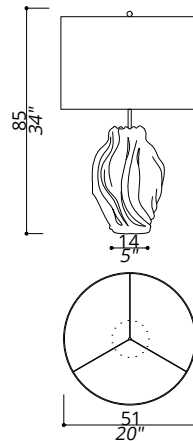

COTTON SEED COLLECTION

Table lamp

1531-GI-22

2 LIGHTS TYPE E27

MAX 105W

Tuscany artisan ceramic base.

FINISH

Base in ceramic, ivory color finish;
details in F_10 (natural brass).

SHADE DIMENSIONS

cm. \emptyset 50 x H.35

SHADE FABRIC

TS22 (ivory trevira wave)

NOTES

Dimensions are expressed in centimetres, if not otherwise specified.
All products may be customized subject to prior consulting with our technical department; please send your request to info@officina-luce.it.
Officina Luce (Registered brand of ISSARCH srl) reserves the right to change or delete, at any time and without prior warning, the technical specification of any model or the model itself, depending on technical and commercial requirements.

SHADE DIMENSIONS

cm. Ø 50 x H.35

SHADE FABRIC

TS24 (gold trevira wave)

NOTES

Dimensions are expressed in centimetres, if not otherwise specified.
All products may be customized subject to prior consulting with our technical department; please send your request to info@officina-luce.it.
Officina Luce (Registered brand of ISSARCH srl) reserves the right to change or delete, at any time and without prior warning, the technical specification of any model or the model itself, depending on technical and commercial requirements.

SHADE DIMENSIONS

cm. \emptyset 50 x H.35

SHADE FABRIC

TS10 (light gray shantung)

NOTES

Dimensions are expressed in centimetres, if not otherwise specified.
All products may be customized subject to prior consulting with our technical department; please send your request to info@officina-luce.it.
Officina Luce (Registered brand of ISSARCH srl) reserves the right to change or delete, at any time and without prior warning, the technical specification of any model or the model itself, depending on technical and commercial requirements.