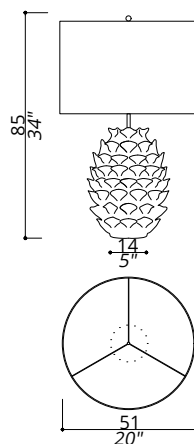

SHADE DIMENSIONS

cm. \emptyset 50 x H.35

SHADE FABRIC

TS22 (ivory trevira wave)

NOTES

Dimensions are expressed in centimetres, if not otherwise specified.
All products may be customized subject to prior consulting with our technical department; please send your request to info@officina-luce.it.
Officina Luce (Registered brand of ISSARCH srl) reserves the right to change or delete, at any time and without prior warning, the technical specification of any model or the model itself, depending on technical and commercial requirements.

SHADE DIMENSIONS

cm. Ø 50 x H.35

SHADE FABRIC

TS24 (gold trevira wave)

NOTES

Dimensions are expressed in centimetres, if not otherwise specified.
All products may be customized subject to prior consulting with our technical department; please send your request to info@officina-luce.it.
Officina Luce (Registered brand of ISSARCH srl) reserves the right to change or delete, at any time and without prior warning, the technical specification of any model or the model itself, depending on technical and commercial requirements.

SHADE DIMENSIONS

cm. \emptyset 50 x H.35

SHADE FABRIC

TS10 (light gray shantung)

NOTES

Dimensions are expressed in centimetres, if not otherwise specified.
All products may be customized subject to prior consulting with our technical department; please send your request to info@officina-luce.it.
Officina Luce (Registered brand of ISSARCH srl) reserves the right to change or delete, at any time and without prior warning, the technical specification of any model or the model itself, depending on technical and commercial requirements.